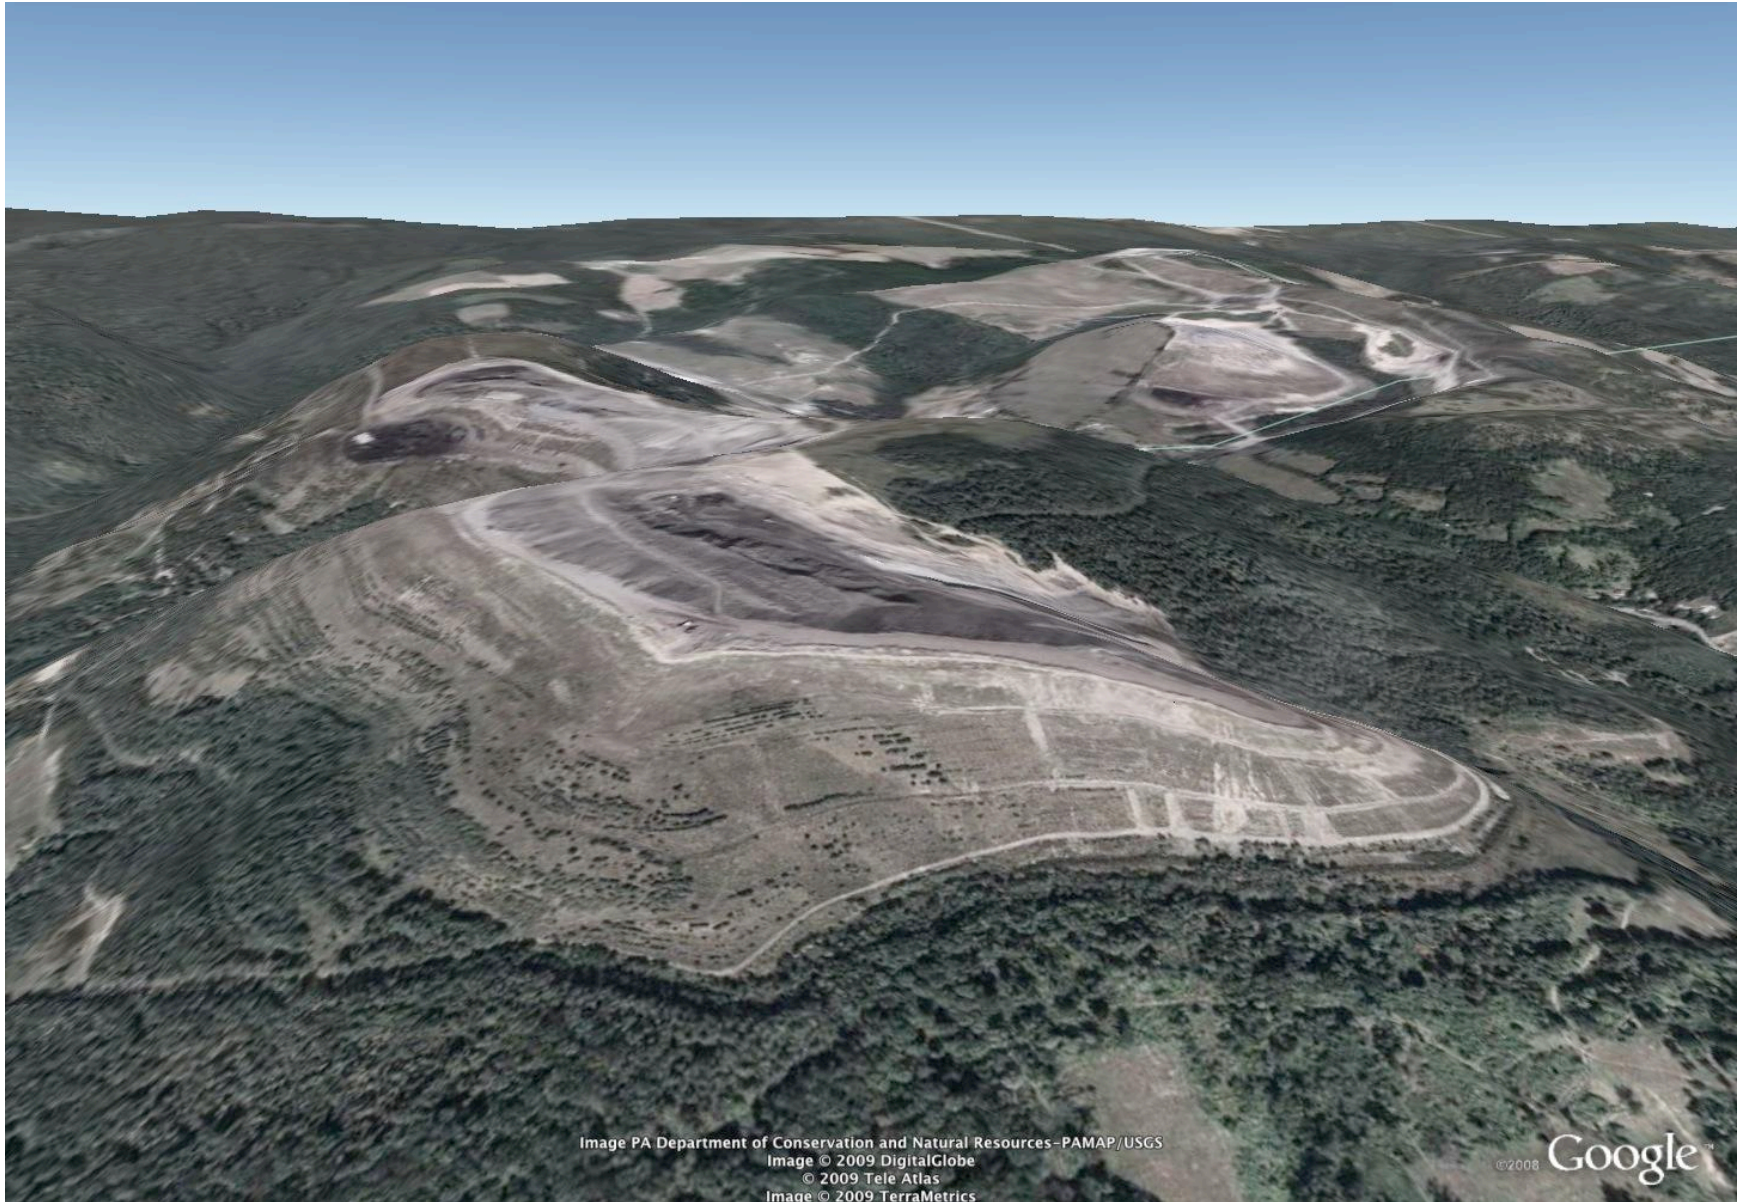

JOB #3, Tri-Star Mining Inc - Allegany County, MD

Image PA Department of Conservation and Natural Resources-PAMAP/USGS
Image © 2009 DigitalGlobe
© 2009 Tele Atlas
Image © 2009 TerraMetrics

©2008 Google™

G & S Coal Company Inc - Garrett County, MD

NO. 1 SURFACE, Savage Mountain Minerals, Inc.- Garrett County, MD

Image © 2009 DigitalGlobe

© 2009 Tele Atlas

©2008 Google™

JACKSON MOUNTAIN, Vindex Energy Corporation - Allegany County, MD

© 2009 Europa Technologies
Image PA Department of Conservation and Natural Resources - PAMAP/USGS
© 2009 Tele Atlas
Image © 2009 DigitalGlobe

©2008 Google

#1 STRIP, Pine Mountain Coal Company, Inc. - Garrett County, MD