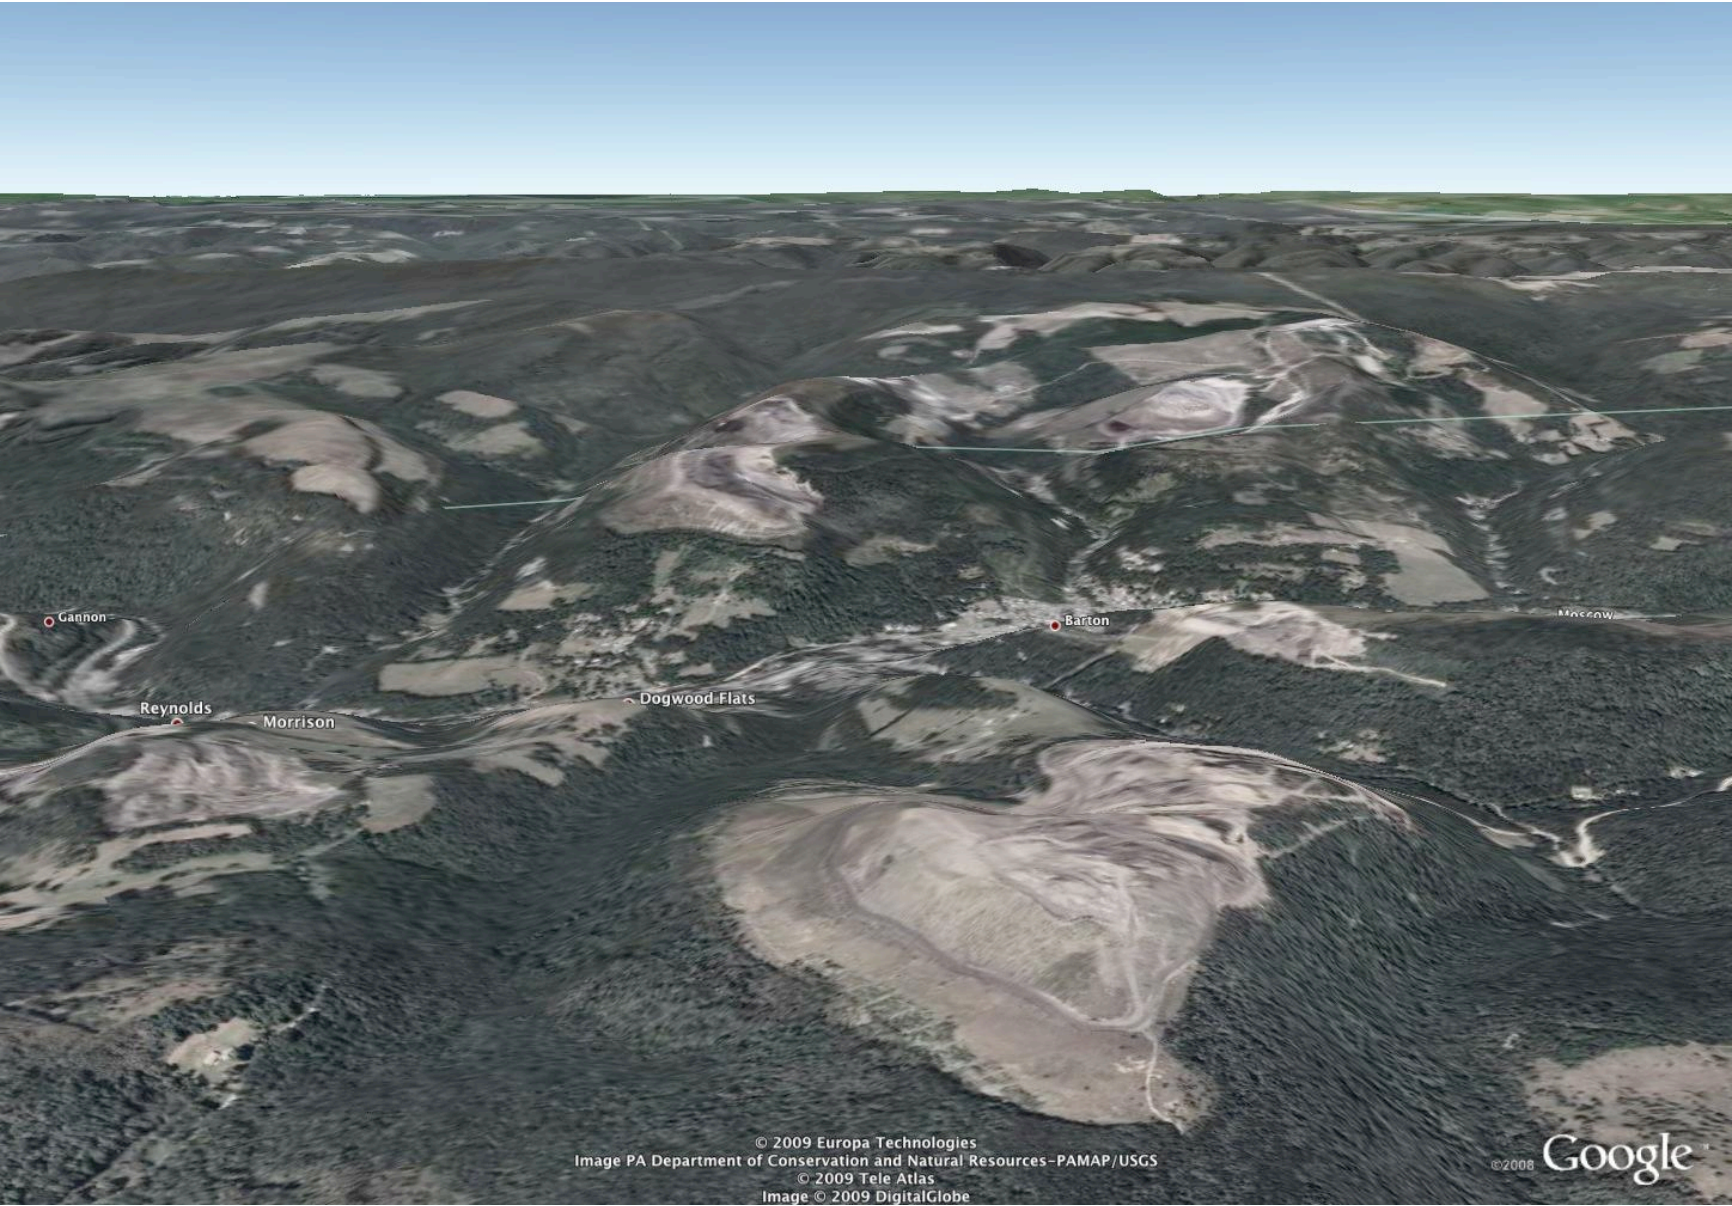

© 2009 Europa Technologies
Image PA Department of Conservation and Natural Resources - PAMAP/USGS
© 2009 Tele Atlas
Image © 2009 DigitalGlobe

©2008 Google

#1 STRIP, Pine Mountain Coal Company, Inc. - Garrett County, MD

Image © 2009 DigitalGlobe
Image © 2009 TerraMetrics
© 2009 Tele Atlas

©2008 Google